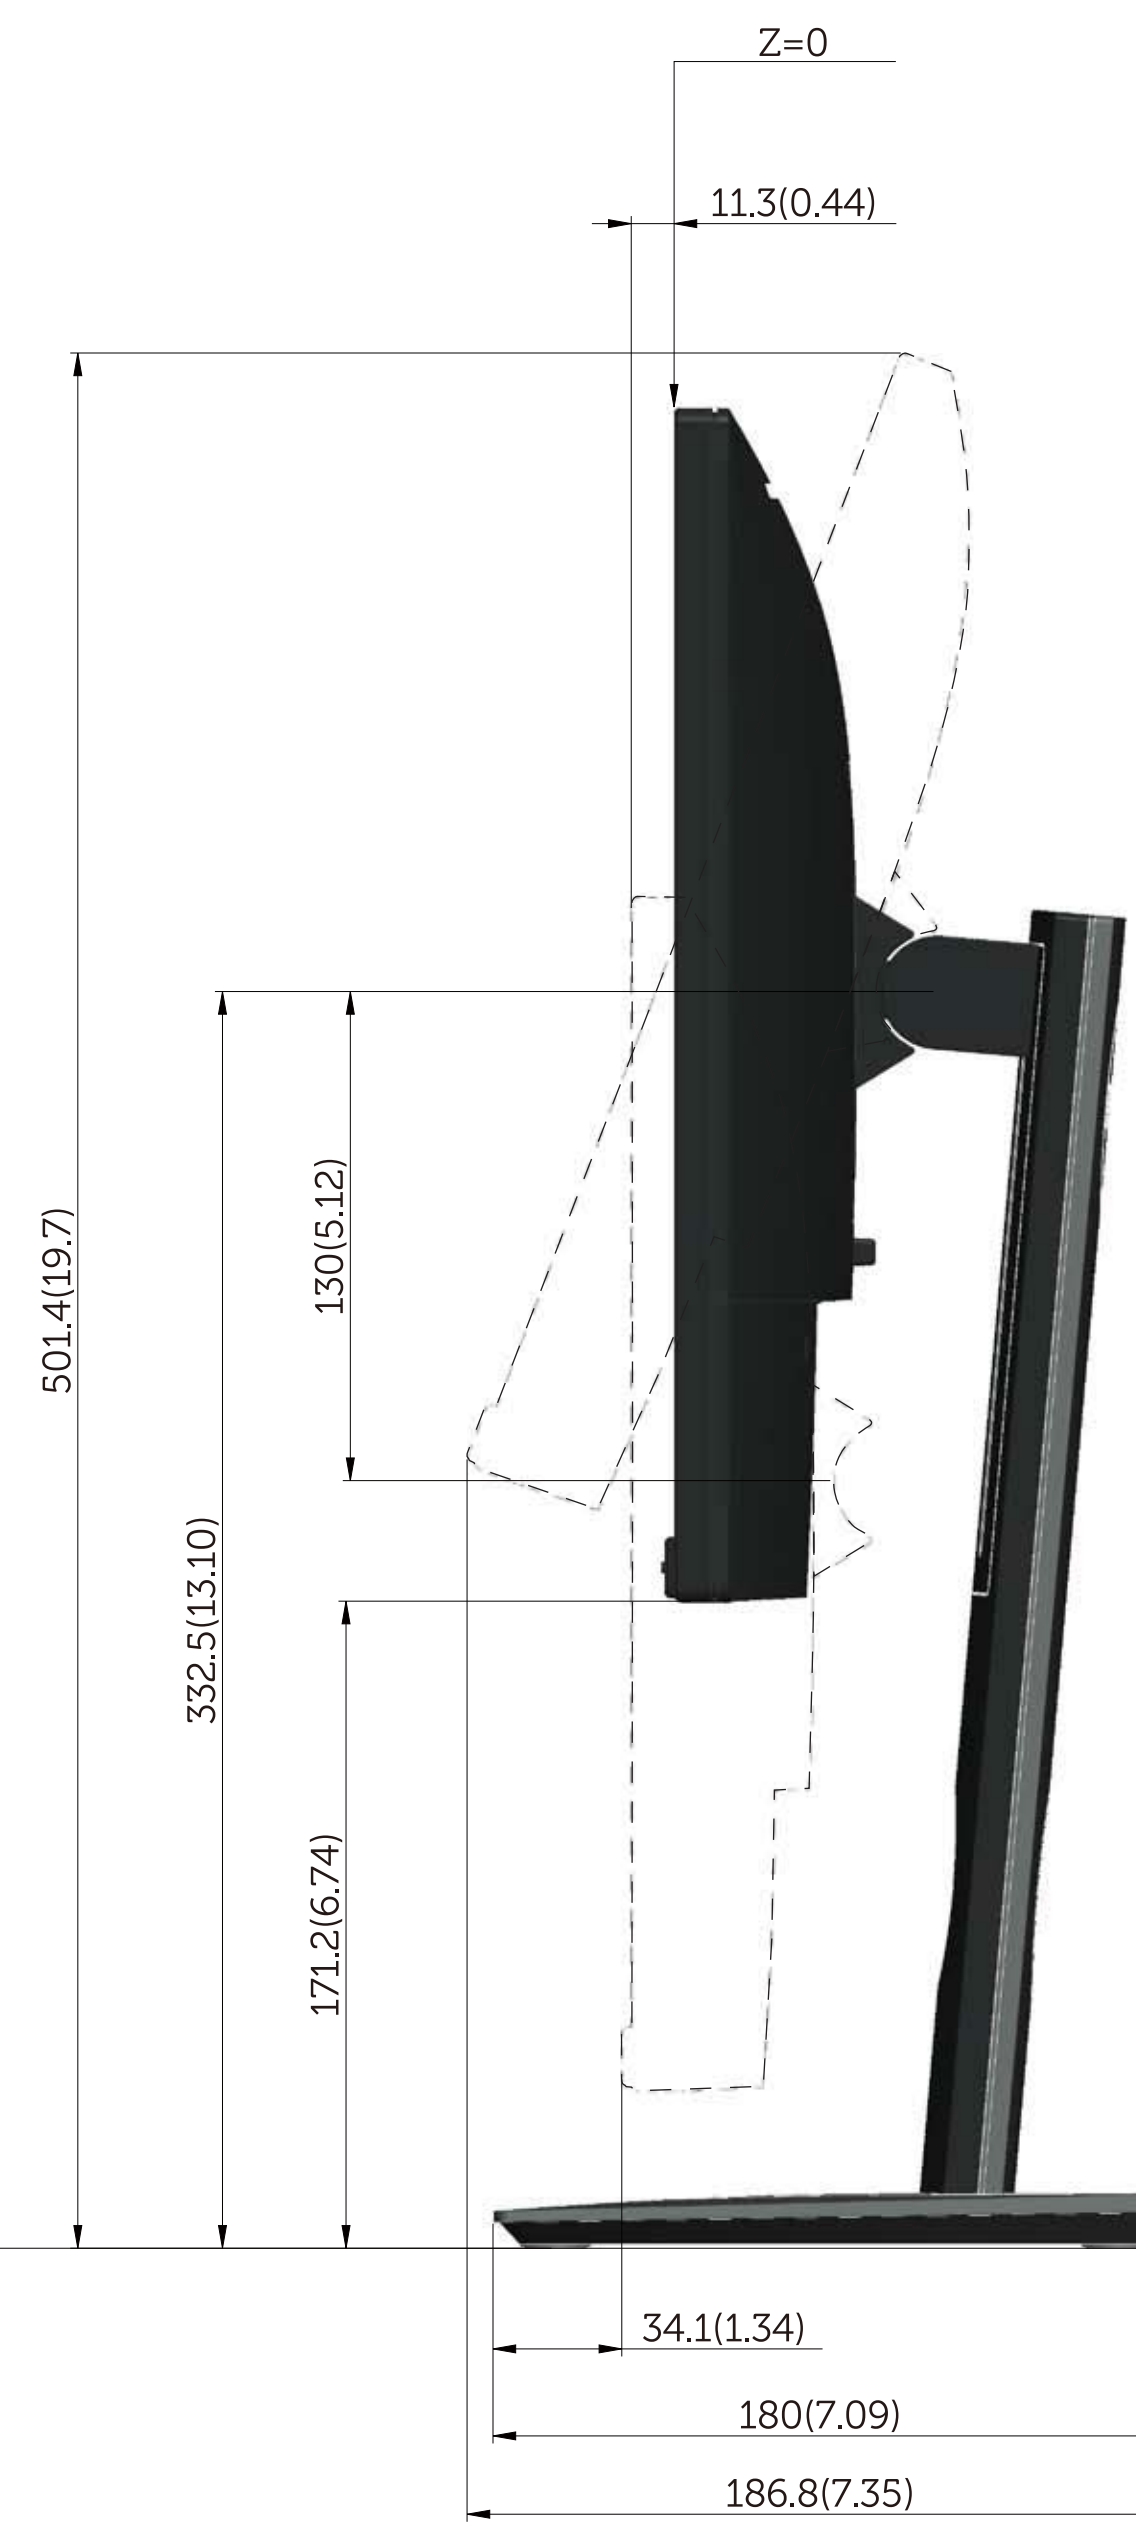

# SP2318H Outline Dimension

Nominal Dimension  
Unit: mm(inch)

# SP2418H Outline Dimension

Nominal Dimension  
Unit: mm(inch)