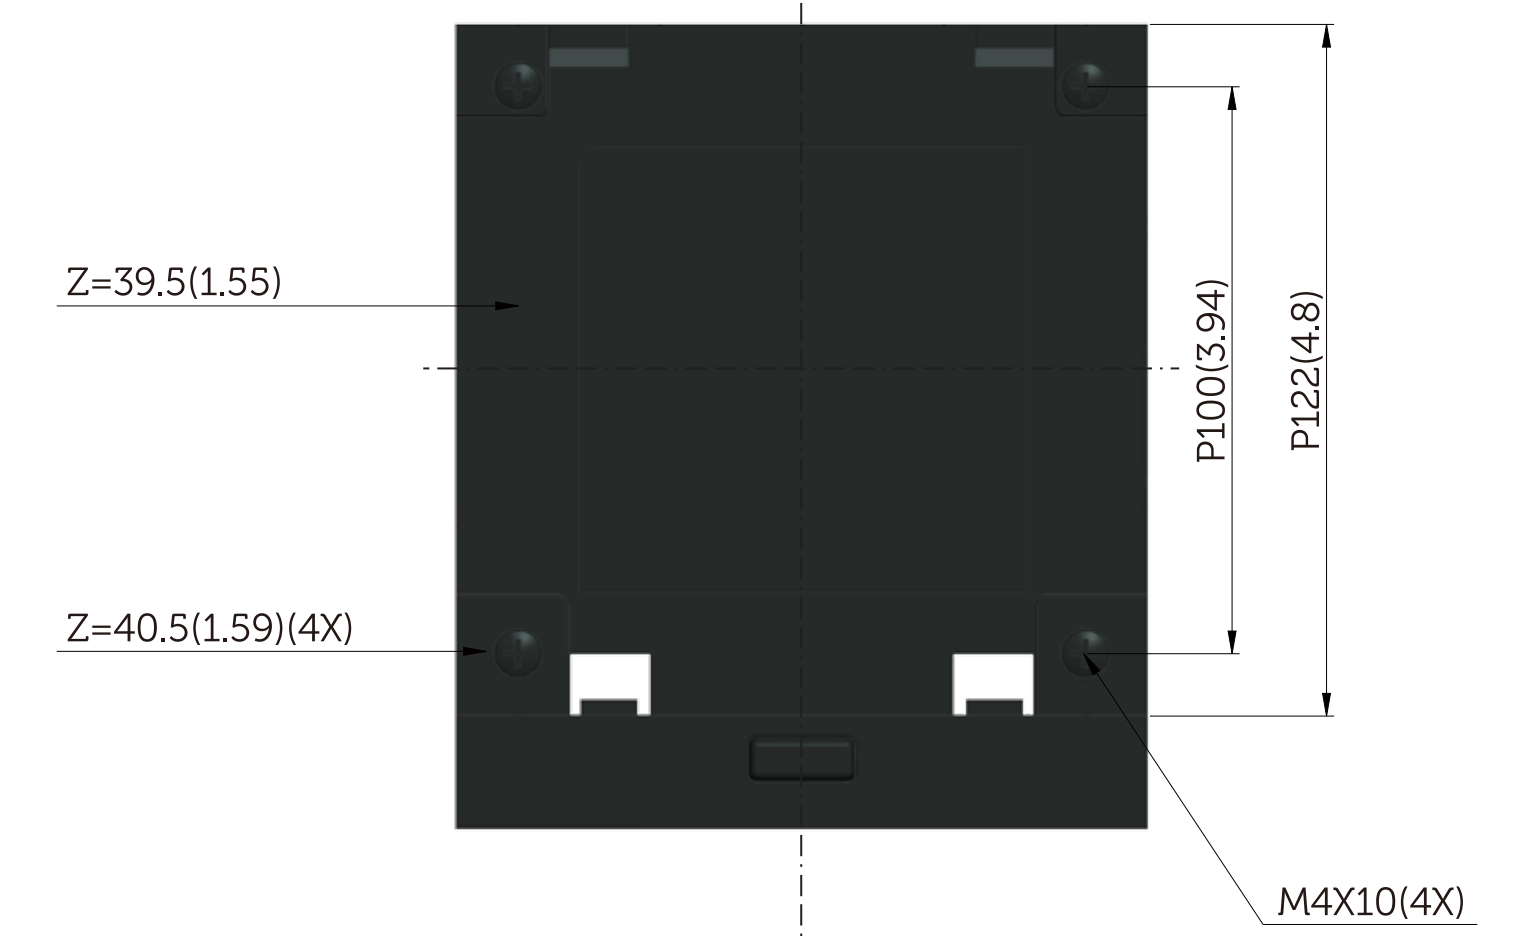

# SP2318H Outline Dimension

Nominal Dimension  
Unit: mm(inch)

# SP2418H Outline Dimension

Nominal Dimension  
Unit: mm(inch)