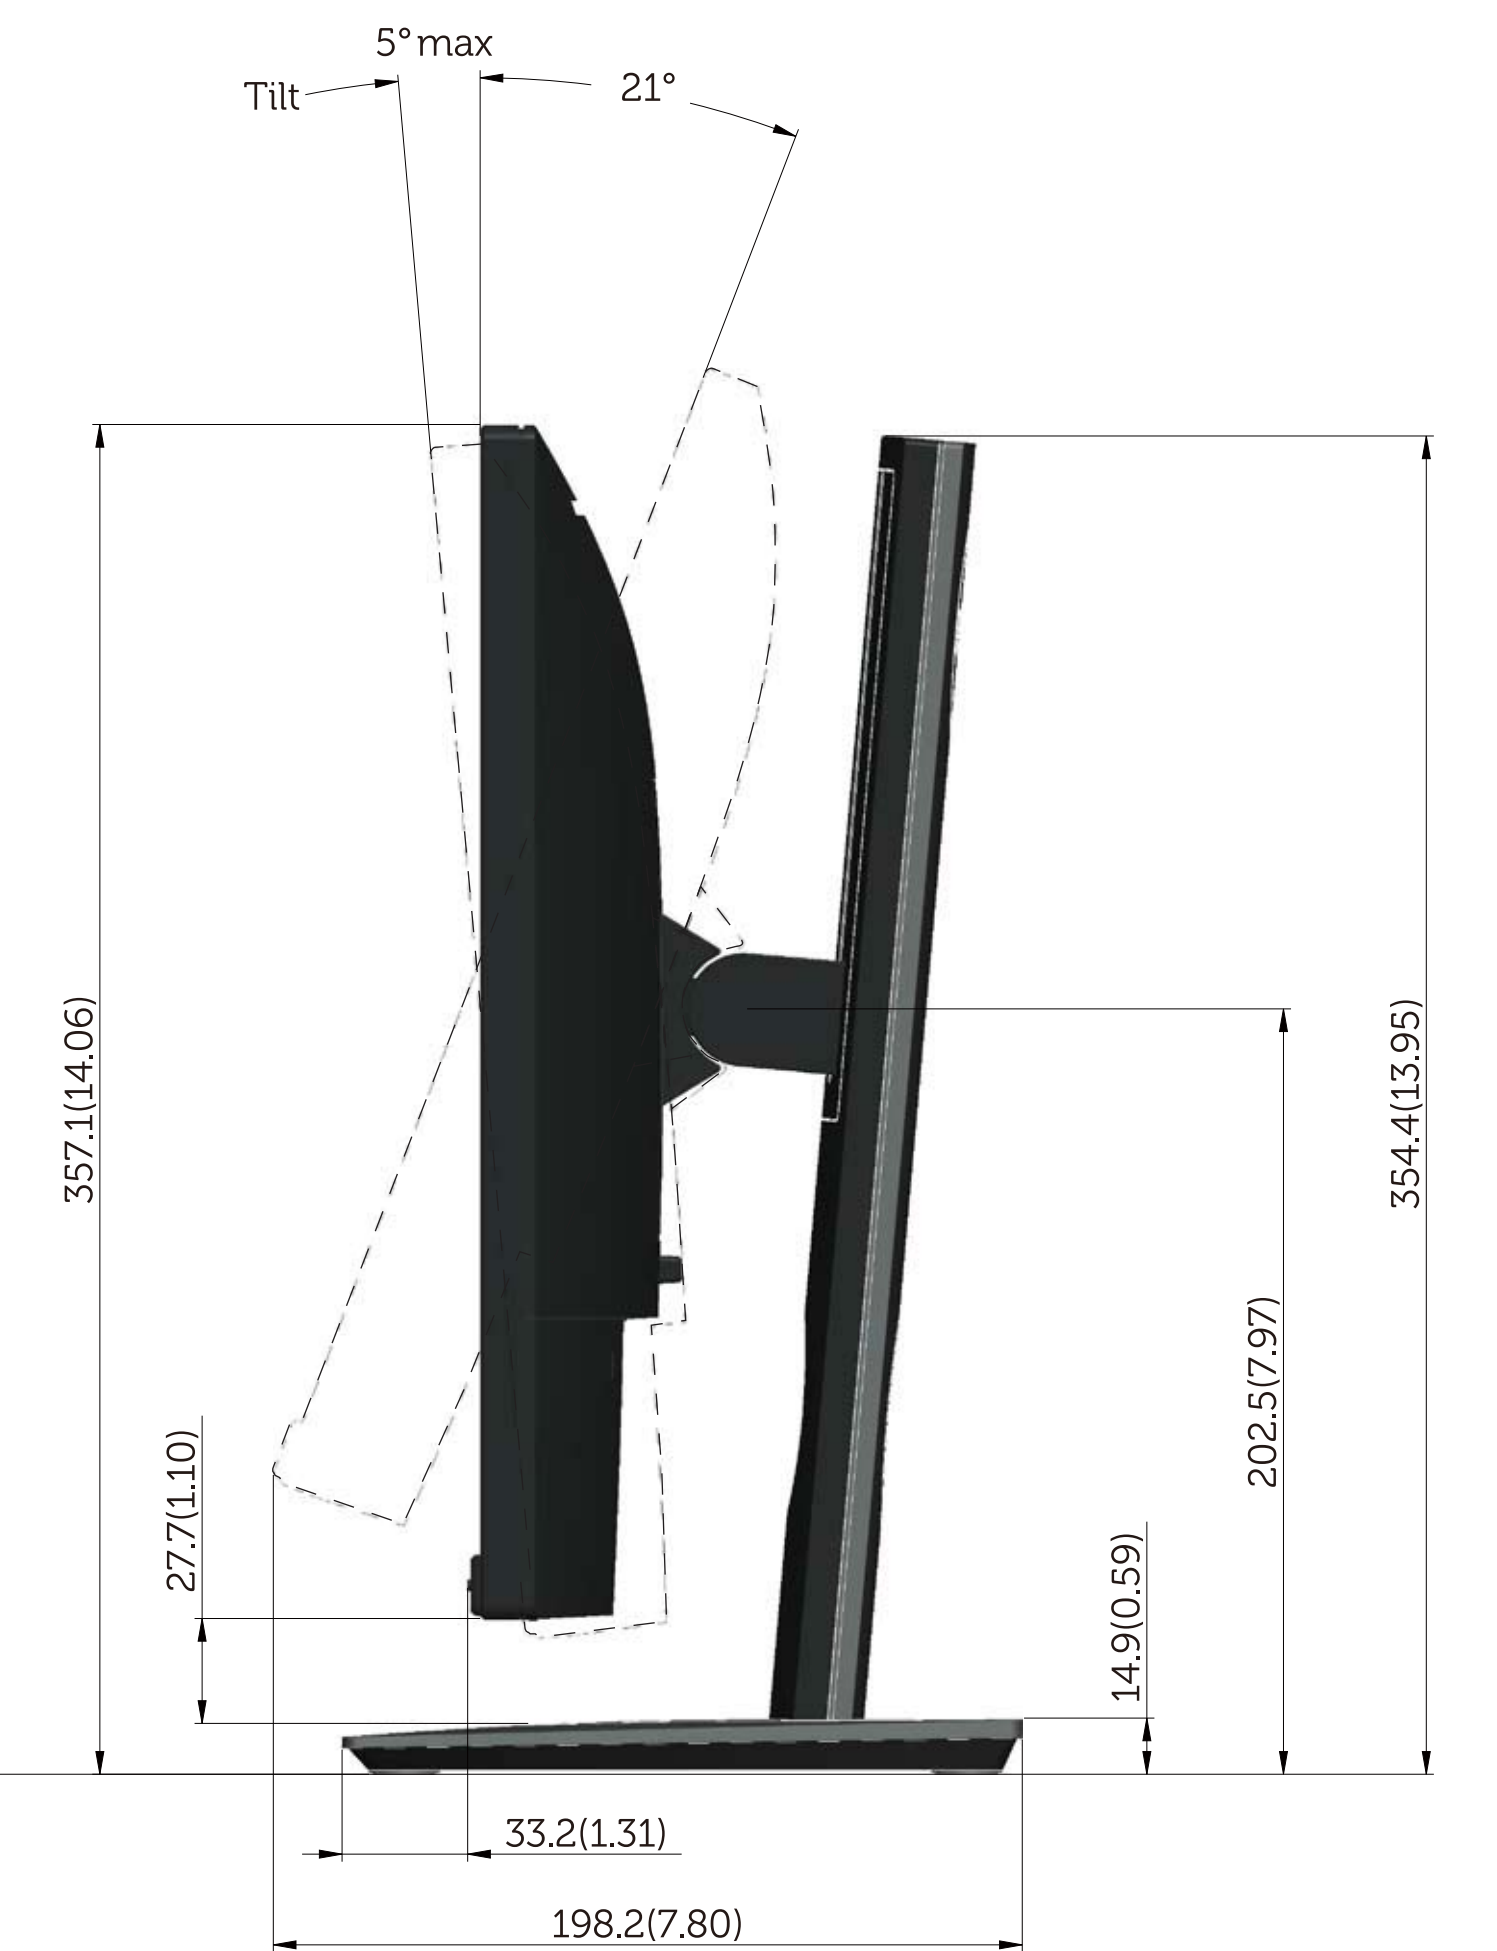

# SP2318H Outline Dimension

Nominal Dimension  
Unit: mm(inch)

# SP2418H Outline Dimension

Nominal Dimension  
Unit: mm(inch)